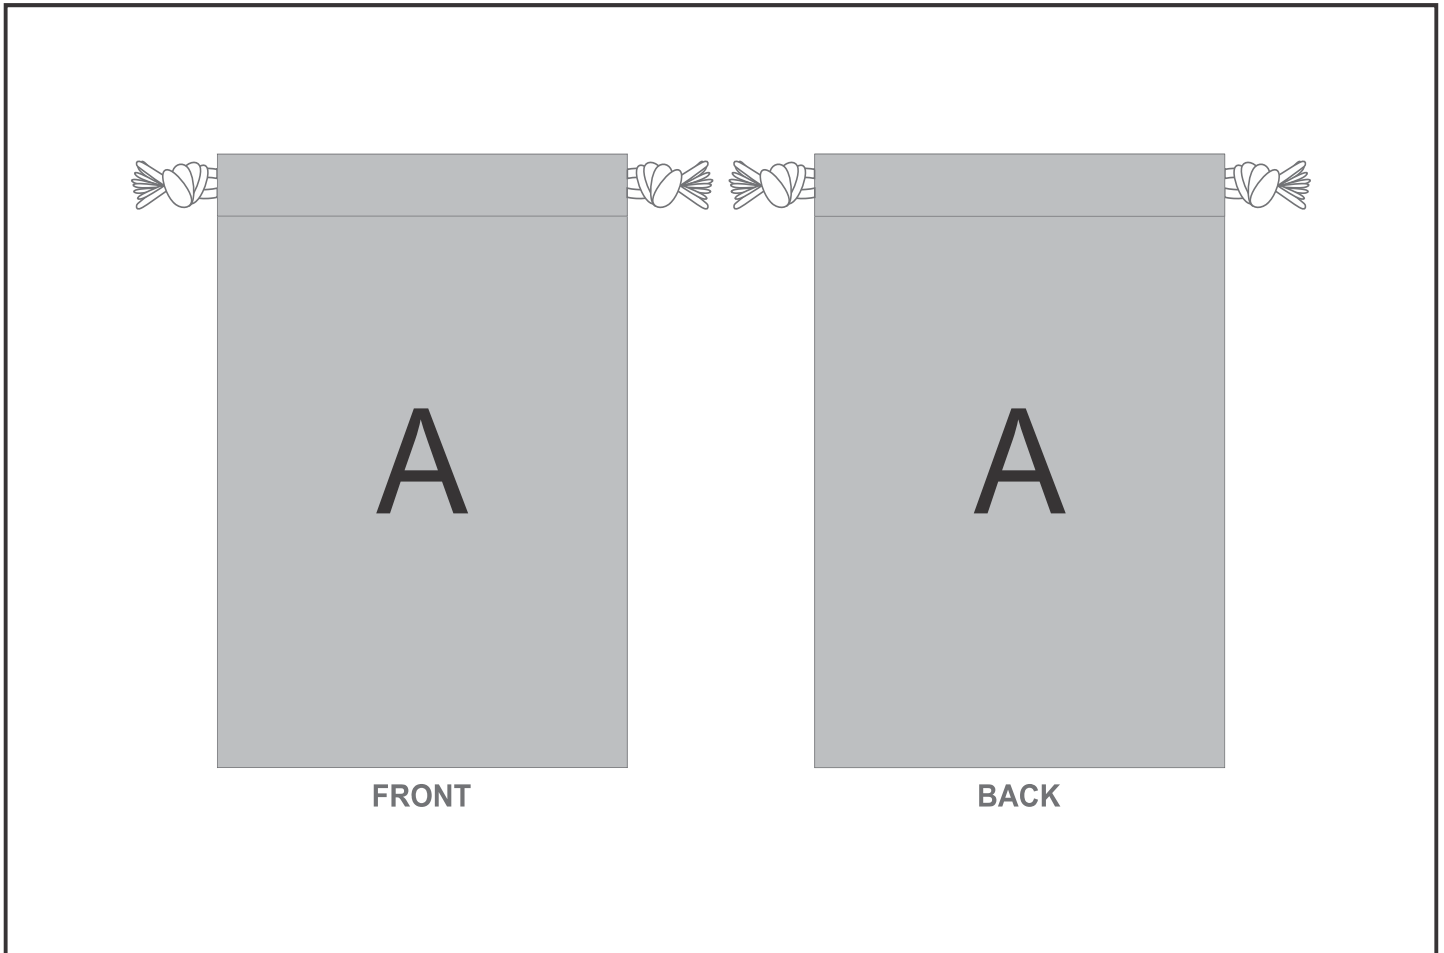

SG-HP-143-G

PPS Hoppla Atlantic Mini Drawstring Pouch

Need to know:

- Includes 1-Position Sublimation (setup fees apply)

- Please Note: We cannot guarantee 100% logo Alignment on all Brandable Panels

Branding Options:

Position	Branding Method (Branding Code)	No. of Colours	Dimension
A	Custom Sublimation A (CPSUB-A)	Full Colour	152mm wide x 392mm high